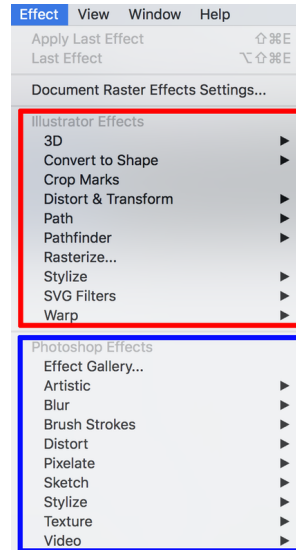

## 18 - Les effets

Explorer les effets vectoriels

### l'onglet Stylise :

Crop Shadow = Ombre

Feather = flou

Inner Glow = flou extérieur

Outer Glow = flou intérieur

Round Corners = coins ronds

Scribble = gribouillage

Most of these effects are vector based (scalable) and can be converted to editable shapes.

**ALL** of these effects are rasterized (pixel based) direct from Photoshop.

None of these effects are vector based